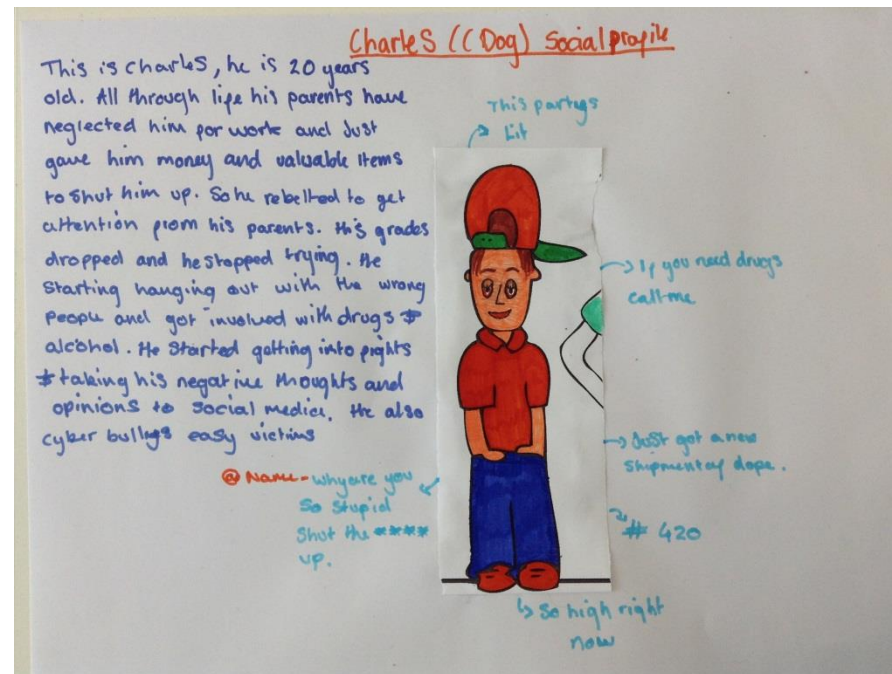

... with **thanks** to NCS and Safe! young people who volunteered.